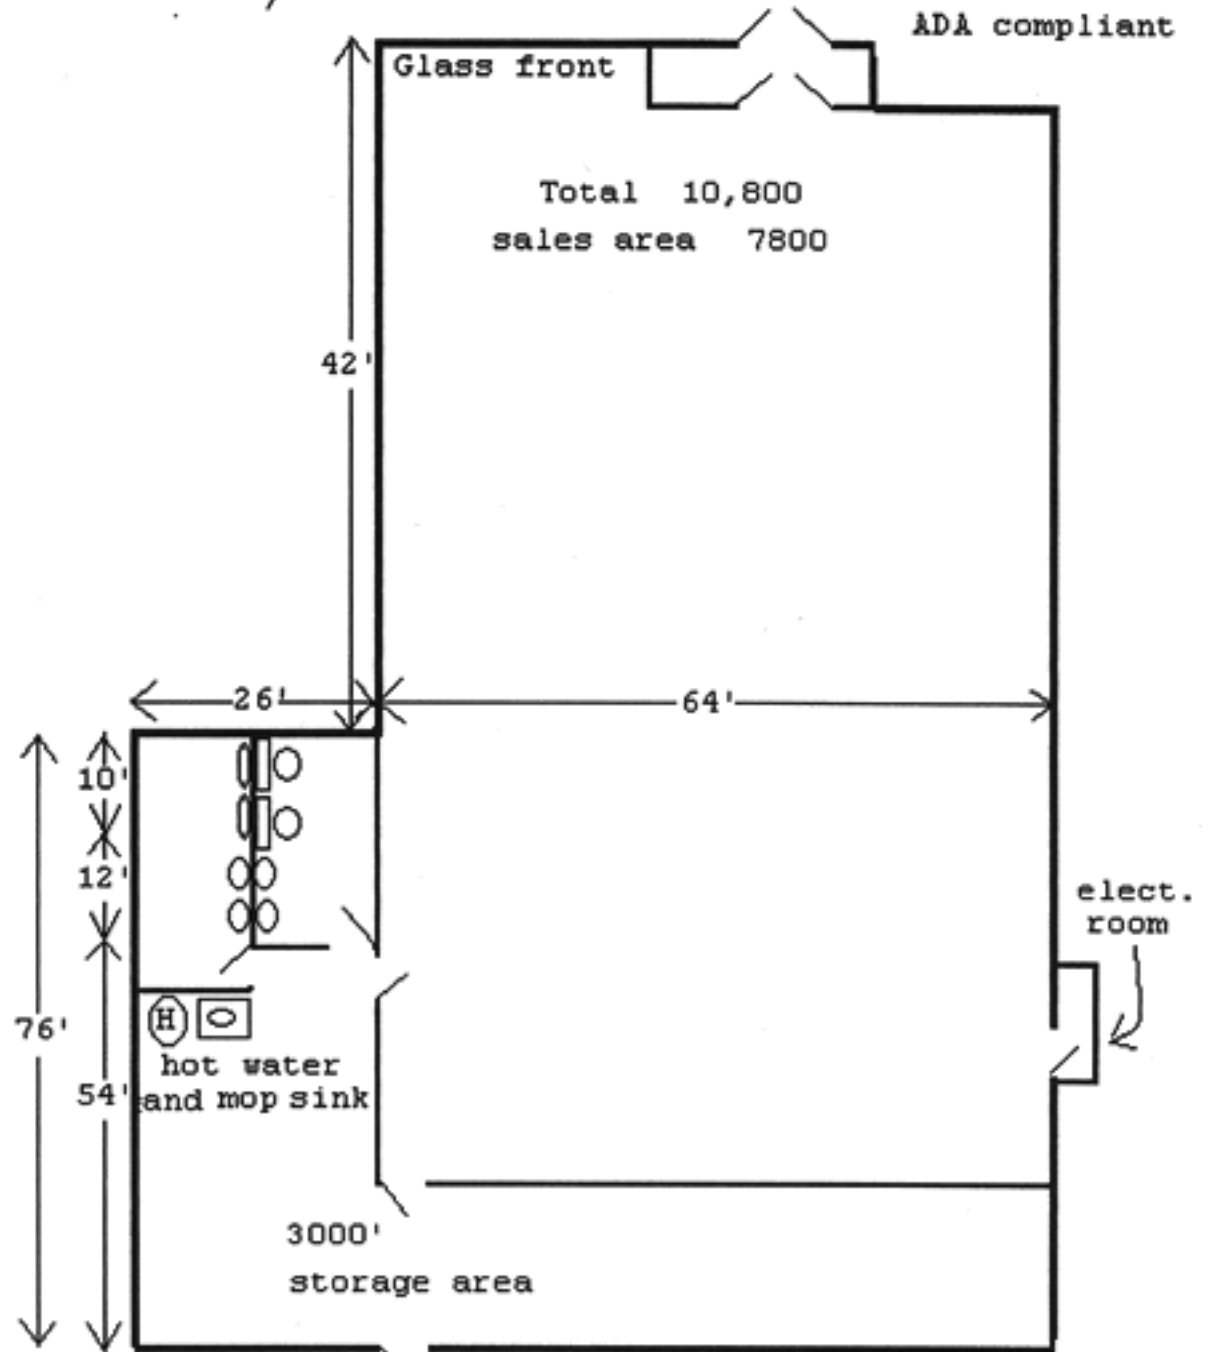

1957 E. Military (center bay)  
Canopy space for signage is 5'4" x 48'

Glass front, restrooms  
& rear exits are  
ADA compliant

Note: All metal studs & fire walls 8"